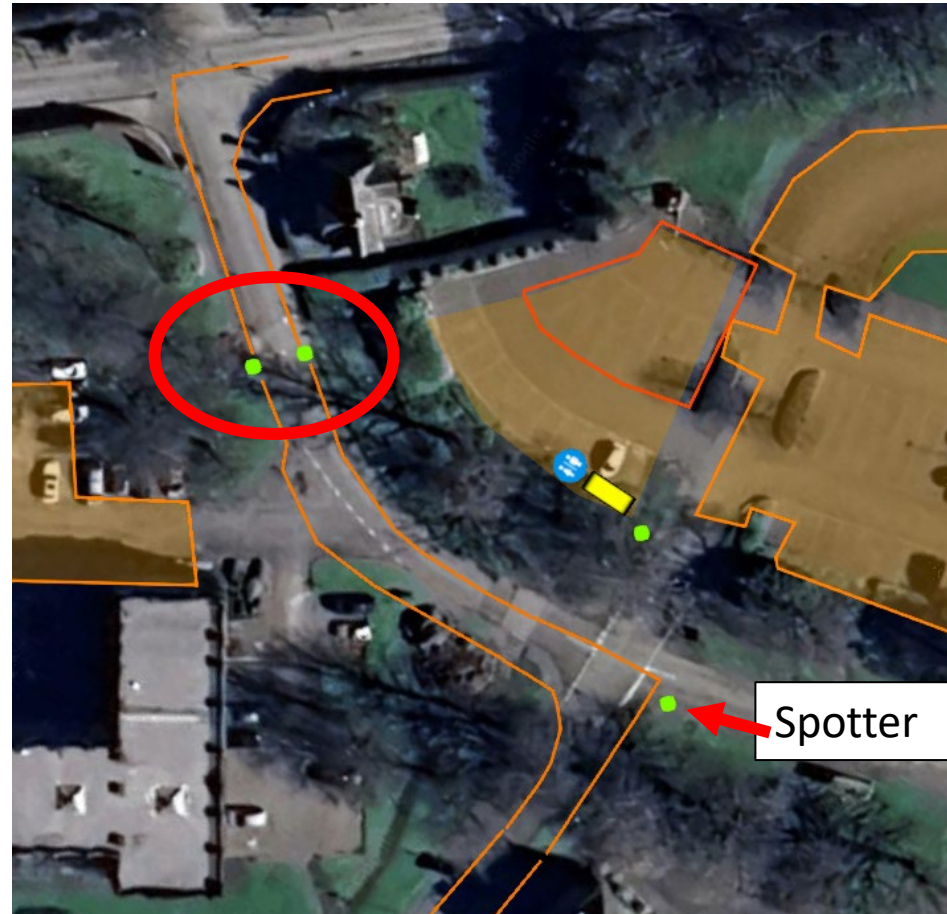

Venue Crossing Points

Para Cycling Road – Dumfries and Galloway

Crichton Estate

Crichton Venue - Crossing Point Overview

Crichton – Crossing Point 1

- Crossing point across Field of Play, at entrance to estate after Glencaple road

Crichton – Crossing Point 2

- Crossing point across deviation

Crichton – Crossing Point 3

- Crossing point across FOP, after start

Crichton – Crossing Point 4

- Crossing point across FOP, after feed stations, by Easterbrook Hall

Crichton – Crossing Point 5

- Crossing point across FOP, before Crichton Estate exit onto Bankend Road

Crichton – Extra crossing points 6 & 7 (not across FOP)

- Crossing point from Team Parking / Expo area into Easterbrook Hall